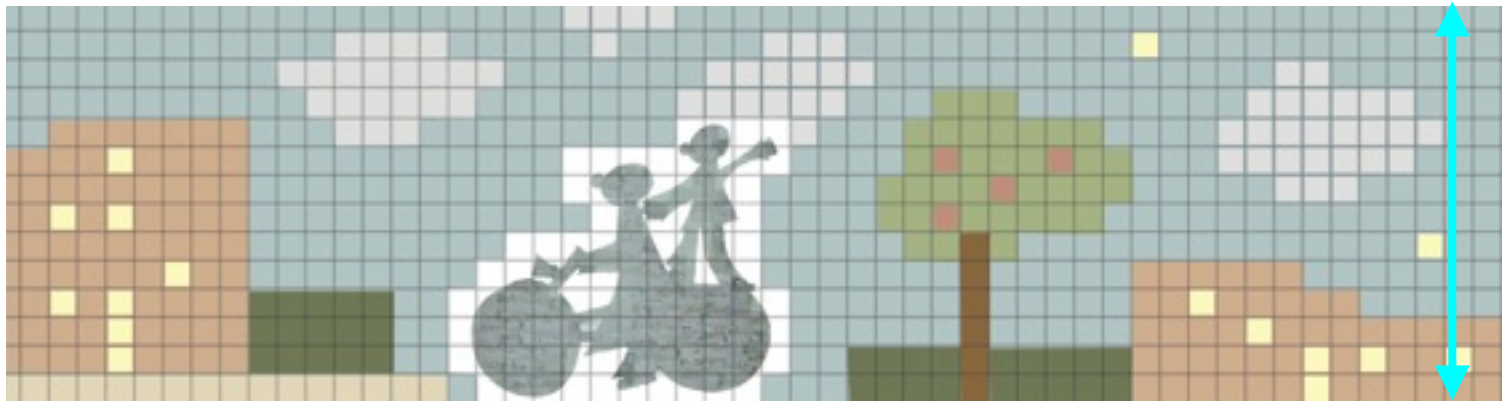

Proposal for the tunnel

« Mosaic of neighborhood life »

Adélaïde Dupré de Pomarède

General idea

Stylistic designed silhouettes of people in daily live filled in with a mosaic of pictures.

These are pictures of live in the neighborhood gathered by the locals. It might be silhouettes of a man with a dog, parents with baby carriage, girl with a ballon, children playing with a ball, children biking etc...l

In the background there is a decor made of colored tiles that give an impression of a city landscape.

Essence

People are full of stories, ideas and memories. This is symbolized with the mosaic of images that fill the 'bodies' of the silhouettes. These bodies full of live are contrasted with the geometric, cold, sharp edged organized world of the city.

The decor, the frame around this silhouettes is the city, with buildings, trees, sky and stars

Design : Adélaïde Dupré de Pomarède.

Part of the design on the wall

2,80 mn

On each wall : 4 or 5 scenes

each silhouette has a size of an human
 adult : 1,70 m
 child : 1,20 to 1,50 m

Examples of scene with silhouettes

Example of scene

detail of silhouette

The composition of each silhouette is a mosaic of photographs (for example : 10 x 15) of life in the neighborhood gathered by the people who live there : moments spend in the street, the parc, square...