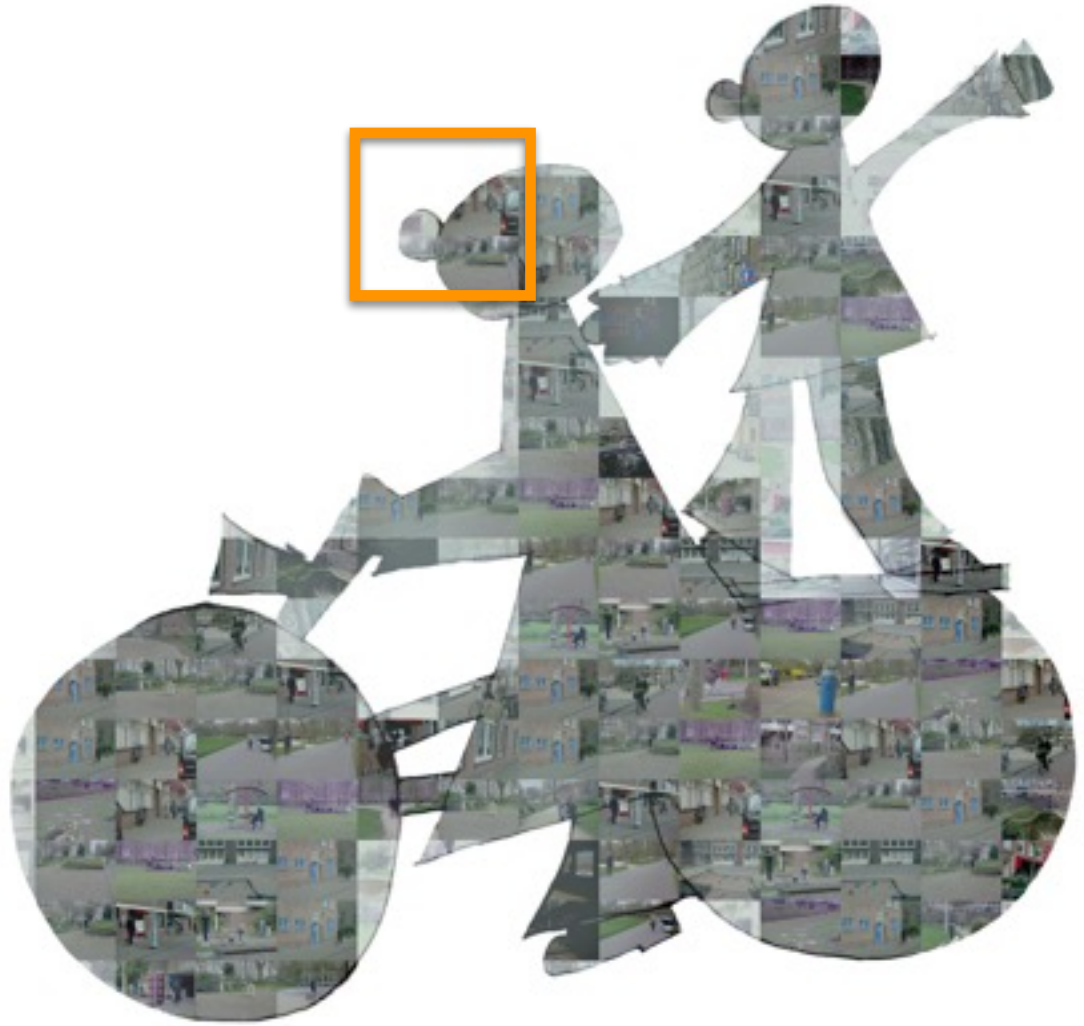

Proposal for the tunnel

« Mosaic of neighborhood life »

Adélaïde Dupré de Pomarède

General idea

Stylistic designed silhouettes of people in daily live filled in with a mosaic of pictures.

These are pictures of live in the neighborhood gathered by the locals. It might be silhouettes of a man with a dog, parents with baby carriage, girl with a ballon, children playing with a ball, children biking etc...l

The decor, the frame around this silhouettes is the city, with buildings, trees, sky and stars

Design : Adélaïde Dupré de Pomarède.

Part of the design on the wall

2,80 mn

On each wall : 4 or 5 scenes

each silhouette has a size of an human
 adult : 1,70 m
 child : 1,20 to 1,50 m

Examples of scene with silhouettes

Example of scene

detail of silhouette

The composition of each silhouette is a mosaic of photographs (for example : 10 x 15) of life in the neighborhood gathered by the people who live there : moments spend in the street, the parc, square...